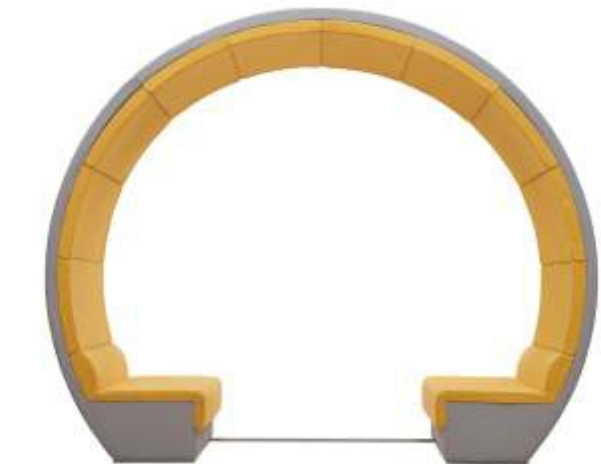

Dimensions

Length: 680 mm
Width : 680 mm
Height : 1700 mm

Ring

Features

1. Surface: Fabric
2. Inside: steel Frame + High density Sponge
3. The price not include the tea table.

Dimensions

Dia: 2270 * 1400

Frame

Dimensions

Length: 2150 mm
Width : 1800 mm
Height : 1350 mm

Tea table: 1200*600*700

Features

1. Surface: Fabric;
2. Inside: steel Frame + High density Sponge;
3. The price not include the tea table.

Dimensions

Length: 1500 mm
Width : 800 mm
Height : 1350 mm

Pinsta

Features

1. Surface: Fabric;
2. Inside: steel Frame + High density Sponge.
3. The price not include the tea table.

Dimensions

Length: 2900 mm
Width : 1000 mm
Height : 2200 mm

SIDE VIEW

FRONT VIEW

TOP VIEW

PERSPECTIVE VIEW

Vitra

Features

1. Surface: Fabric;
2. Inside: steel Frame + High density Sponge;
3. The price not include the tea table.

Dimensions