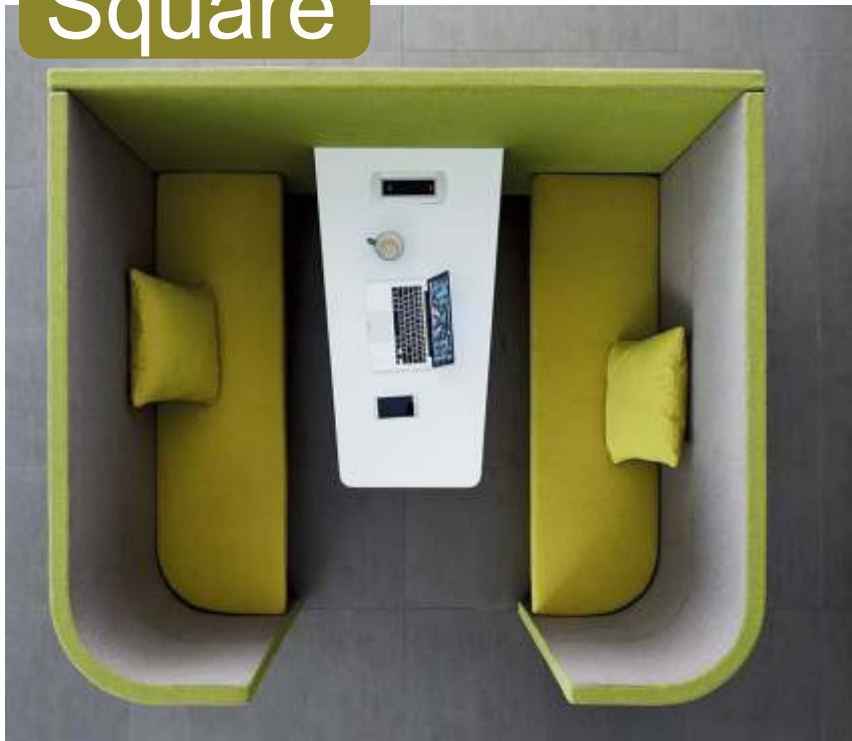

Features

1. Surface: Fabric
2. Inside: steel Frame + High density Sponge;
3. The price including frame of U shade, one contact board and two unite seats but not include the tea table.

Dimensions

Length: 1900 mm
Width : 600 mm
Height : 1800 mm

Isola

Features

1. Surface: Fabric
2. Inside: steel Frame + High density Sponge.
3. The price not include the tea table.

Dimensions

Dia: 2520 * 2210

Square

Features

1. Surface: Fabric
2. Inside: steel Frame + High density Sponge.
3. The price include the tea table.

Dimensions

Length: 2150 mm
Width : 1800 mm
Height : 1350 mm

Tea table: 1200*600*700

Features

1. Surface: Fabric;
2. Inside: steel Frame + High density Sponge;
3. The price not include the tea table.

Dimensions